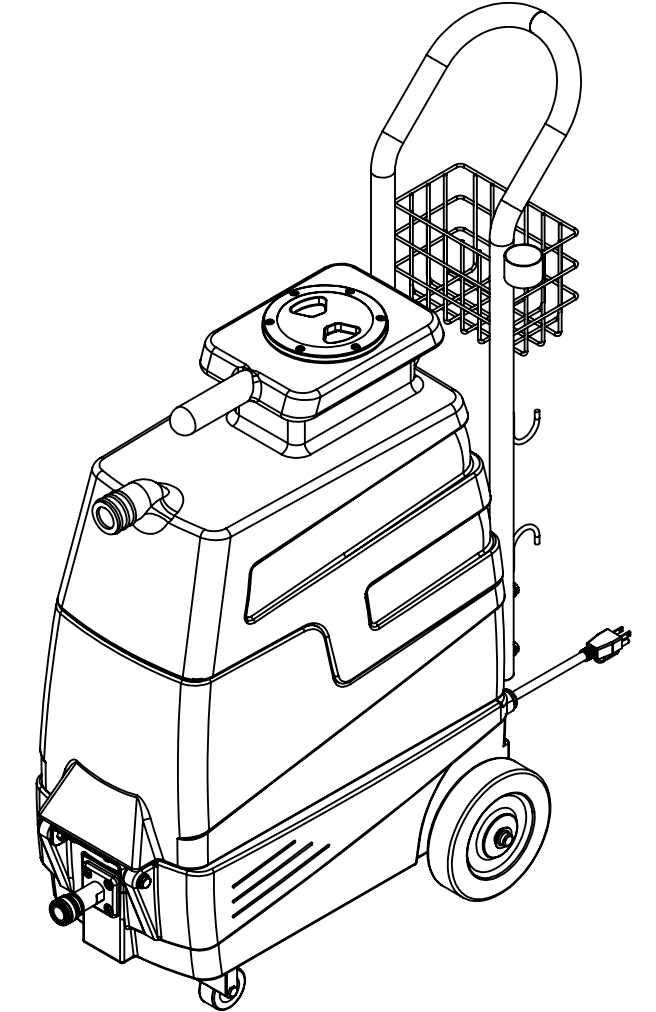

ITEMS NOT SHOWN

PART NO.	DESCRIPTION	QTY.	MSRP
B101	quick disconnect, male, 1/4" male x 1/4" fpt	2	$8.49 ea
B102	quick disconnect, 1/4" female x 1/4" fpt	1	$17.49 ea
A942	sol hose, 1/4" x 16' 1", 3000 max psi	1	$71.99 ea
G147	strap, velcro, w/buckle	6	$3.99 ea
A935	sol hose, pigtail, 1/8 x 7 1/2	1	$14.99 ea
H701	hose, vac, 15' x 1-1/4" w/ 1 1/2 black cuffs	1	$43.99 ea
H282	tool, upholstery w/valve	1	$98.99 ea
ADM-CUFF-LYNX	instruction giude, Cuff-Lynx	1	
AD127	stop sign, register your product	1	
ADM-8070	manual, Mytee-Lite	1	

NAME		DATE		MYTEE PRODUCTS, INC. 858-679-1191	
DRAWN M.LaBarbera		1/2013			
CHECKED				TITLE:	
				Mytee Lite II	
PROPRIETARY AND CONFIDENTIAL THE INFORMATION CONTAINED IN THIS DRAWING IS THE SOLE PROPERTY OF MYTEE PRODUCTS, INC. ANY REPRODUCTION IN PART OR AS A WHOLE WITHOUT THE WRITTEN PERMISSION OF MYTEE PRODUCTS, INC. IS PROHIBITED.		SIZE	DWG. NO.	REV	
		C	8070		
		SCALE: 1:8	DO NOT SCALE DRAWING	SHEET 1 OF 2