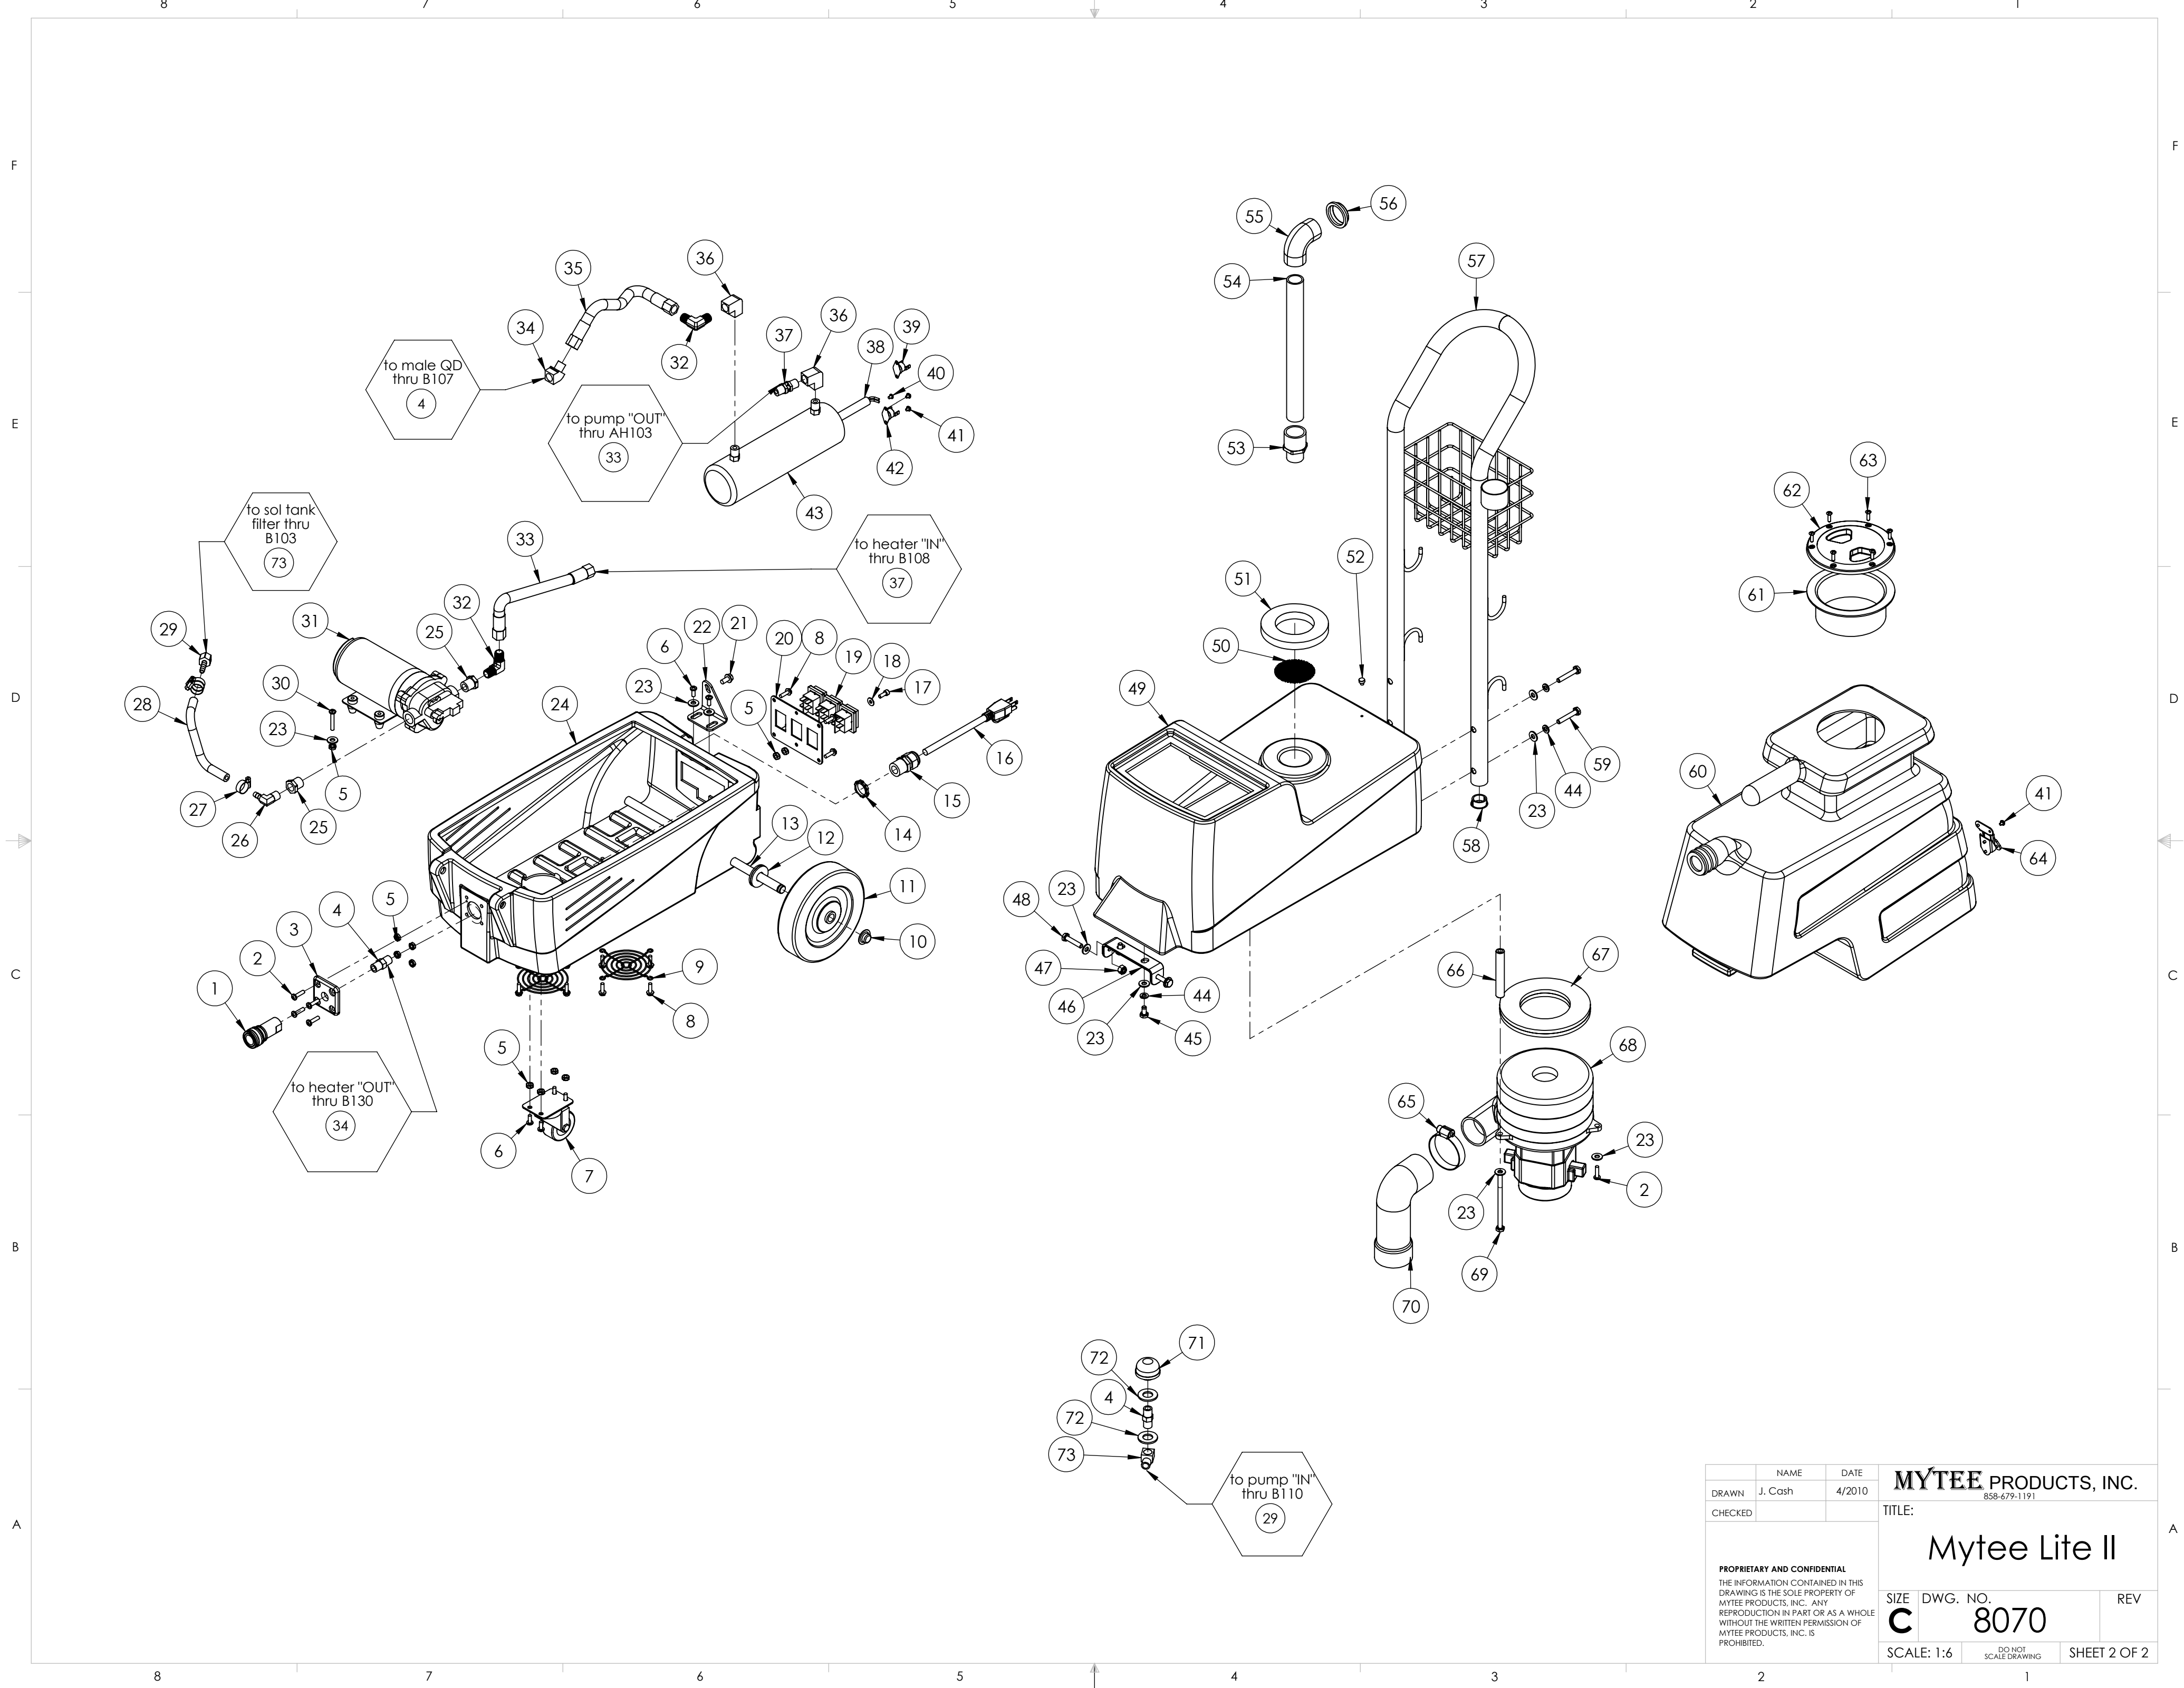

NAME	DATE	MYTEE PRODUCTS, INC. 858-679-1191	
DRAWN	J. Cash	4/2010	TITLE:	
CHECKED			Mytee Lite II	
PROPRIETARY AND CONFIDENTIAL THE INFORMATION CONTAINED IN THIS DRAWING IS THE SOLE PROPERTY OF MYTEE PRODUCTS, INC. ANY REPRODUCTION IN PART OR AS A WHOLE WITHOUT THE WRITTEN PERMISSION OF MYTEE PRODUCTS, INC. IS PROHIBITED.			SIZE	DWG. NO.
			C	8070
SCALE: 1:6			DO NOT SCALE DRAWING	SHEET 2 OF 2